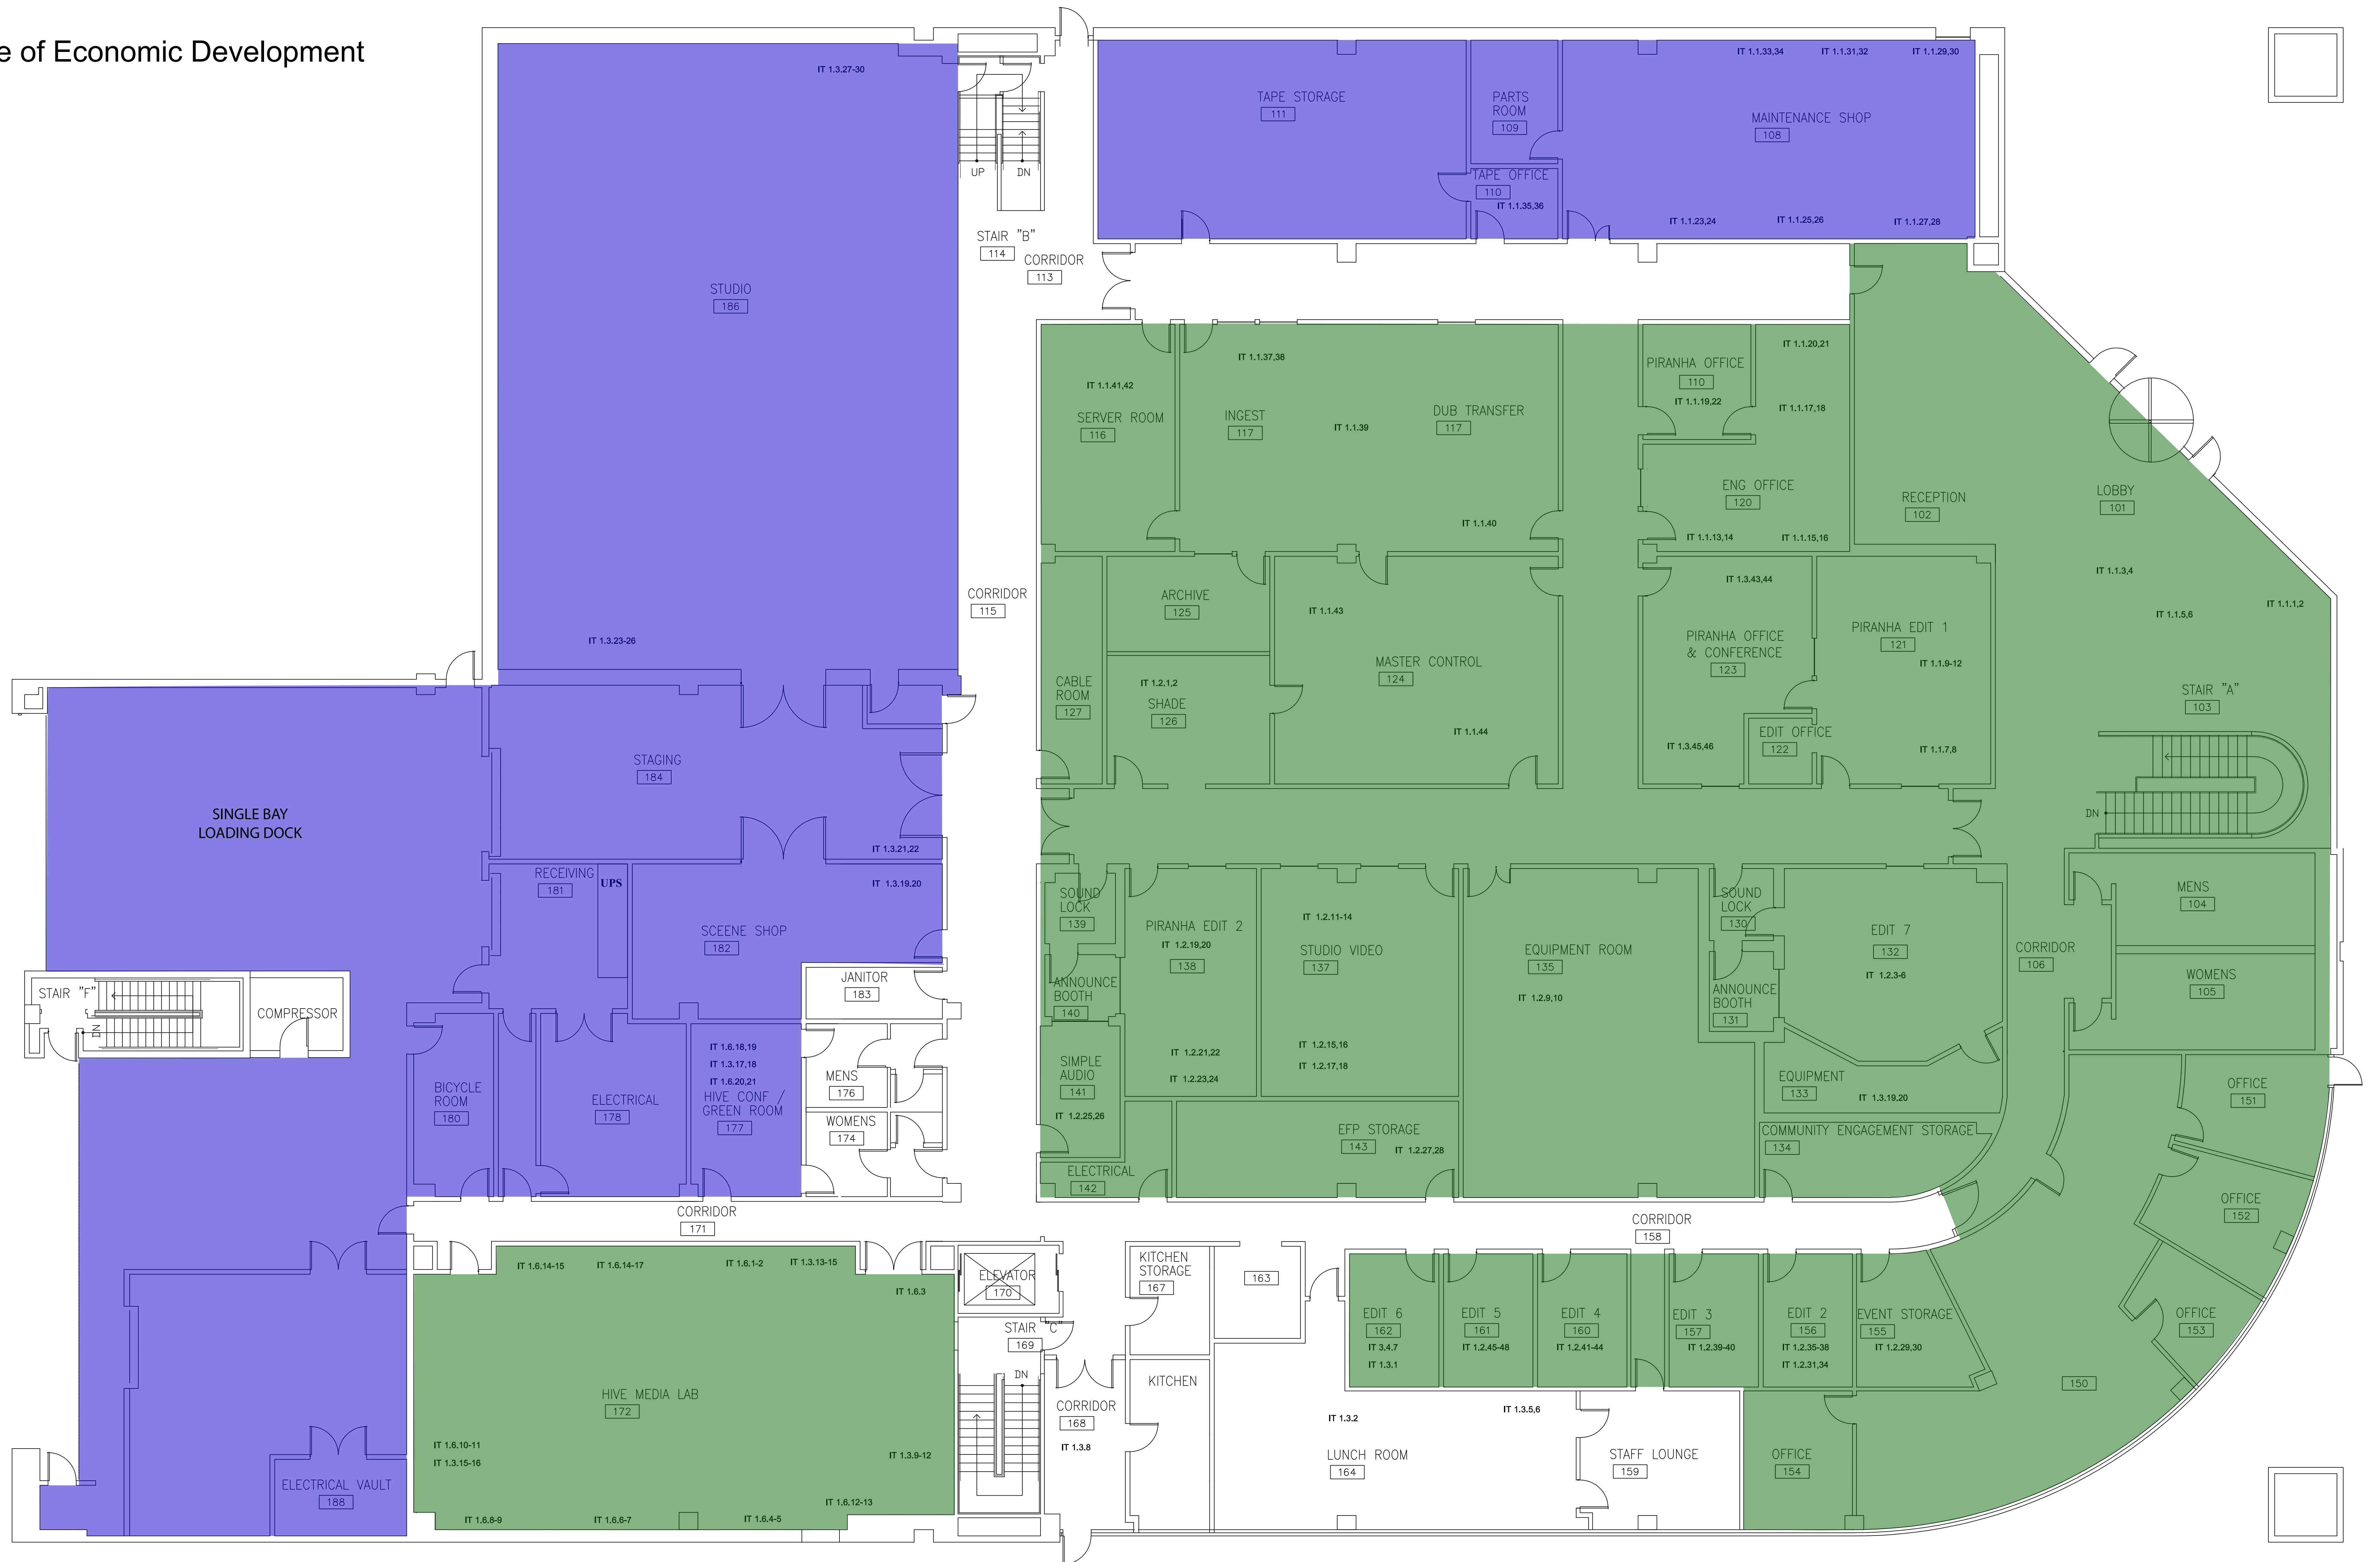

4th Ave N

- Seattle Center
- Office of Economic Development

Republican St.

First Floor

4th Ave N

- Seattle Center
- Office of Economic Development

Republican St.

Second/Third Floor