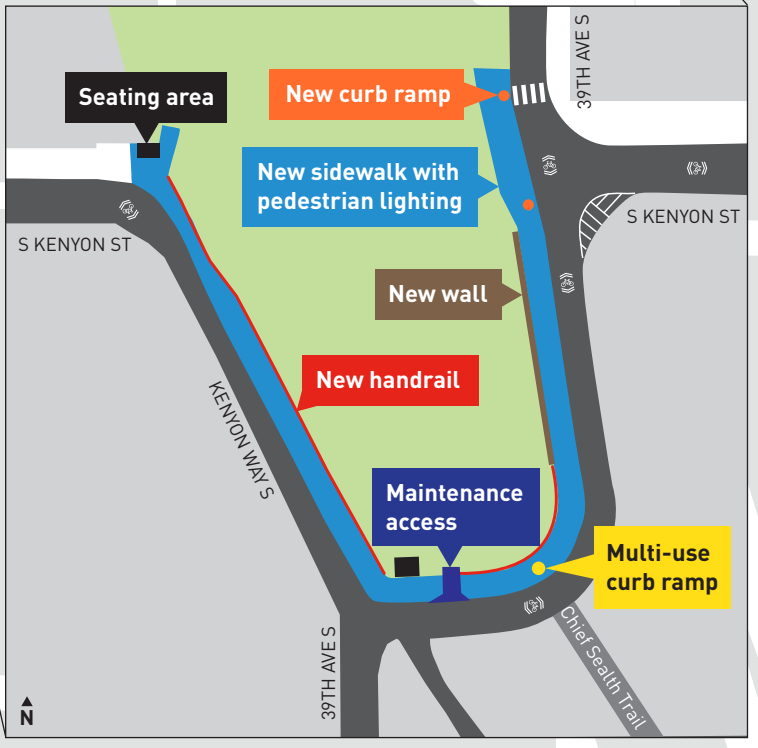

S KENYON ST

Wing Luke Elementary School

KENYON WAY S

New 1-way traffic circulation

S KENYON ST

37TH AVE S

M L KING JR WAY S

2-way traffic circulation

CHIEF SEAL TH RTL

S ROSE ST

Seating area

New curb ramp

New sidewalk with pedestrian lighting

New wall

New handrail

Maintenance access

Multi-use curb ramp

S KENYON ST

39TH AVE S

S KENYON ST

KENYON WAY S

39TH AVE S

Chief Seal Th Trail

S THISTLE ST