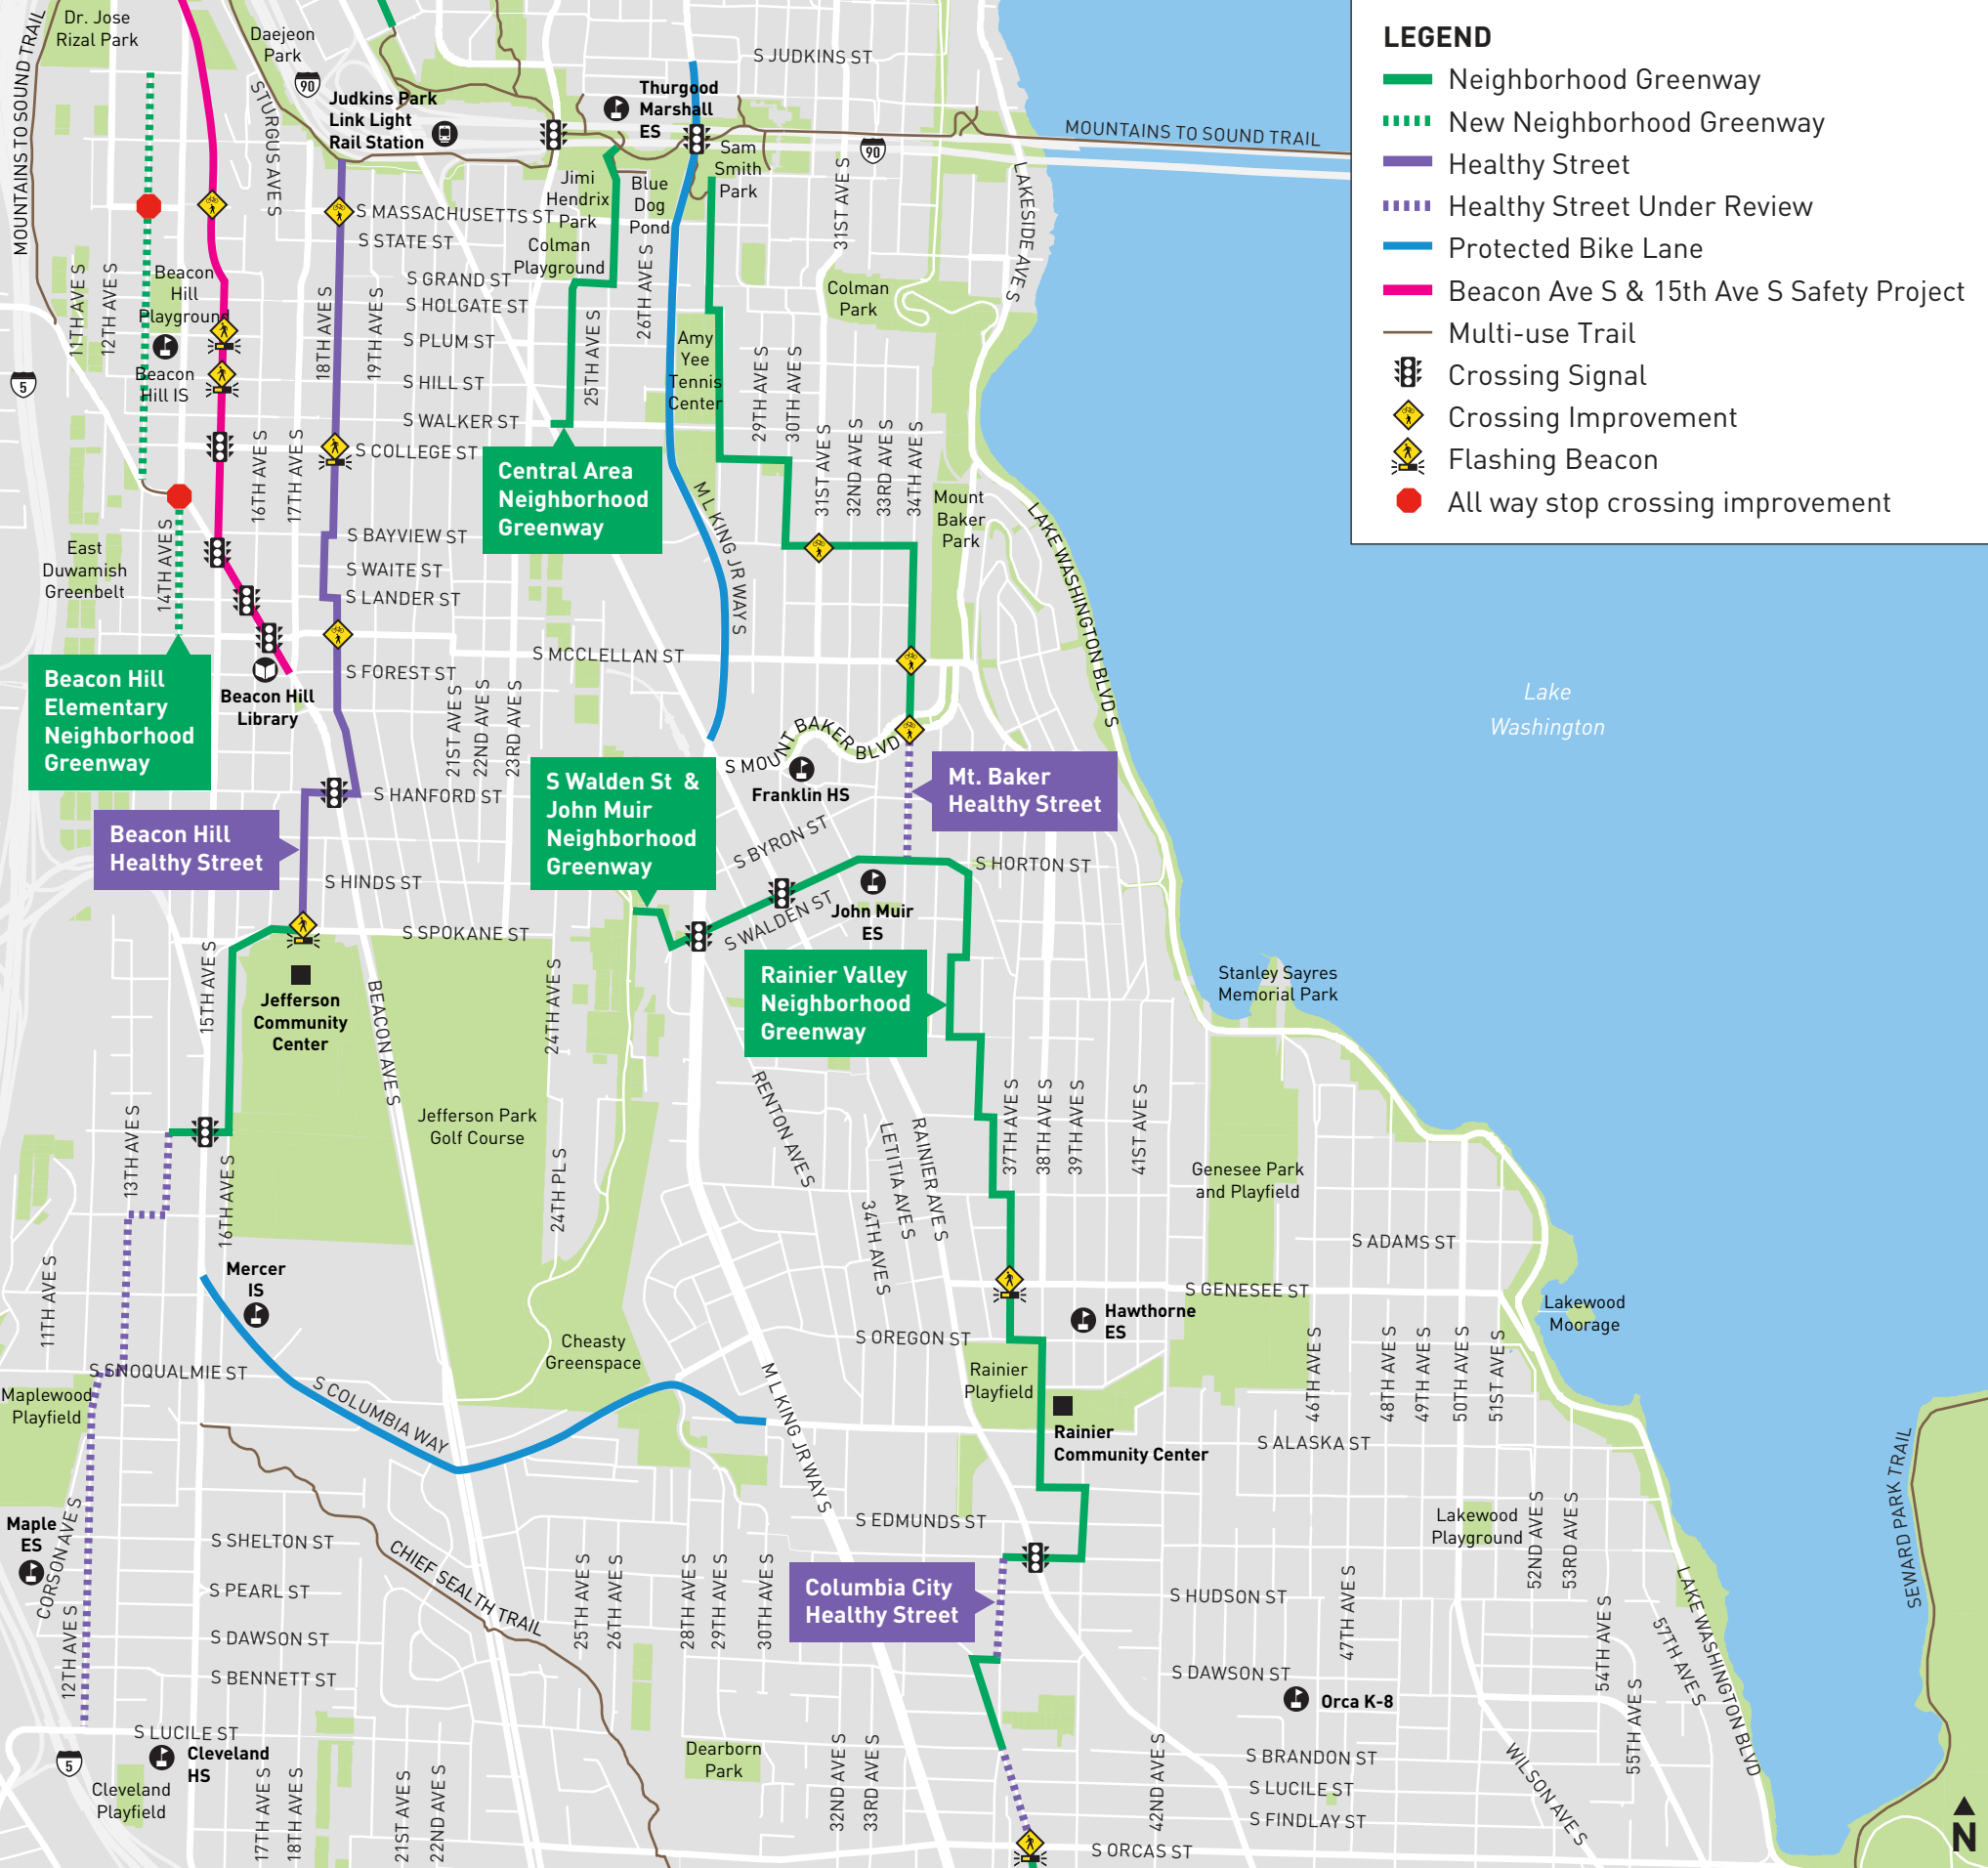

**LEGEND**

- Neighborhood Greenway
- New Neighborhood Greenway
- Healthy Street
- Healthy Street Under Review
- Protected Bike Lane
- Beacon Ave S & 15th Ave S Safety Project
- Multi-use Trail
- Crossing Signal
- Crossing Improvement
- Flashing Beacon
- All way stop crossing improvement

**Columbia City Healthy Street**

**Hillman City Healthy Street**

**Wing Luke Neighborhood Greenway**

**S Kenyon St Neighborhood Greenway**

**Othello and Rainier Beach Healthy Street**

**LEGEND**

- █ Neighborhood Greenway
- █ Healthy Street
- ▤▤▤ Healthy Street Under Review
- █ Protected Bike Lane
- █ Multi-use Trail
-  Crossing Signal
-  Crossing Improvement
-  Flashing Beacon

Rainier Beach Community Center

Rainier Library

Dunlap ES

S FLETCHER ST

S ROXBURY ST

S BOND ST

Kubota Gardens

Fred Hutchinson Playground

Lakeridge Park

Martha Washington Park

Pritchard Island Beach

Lake Washington

Seward Park  
SEWARD PARK TRAIL