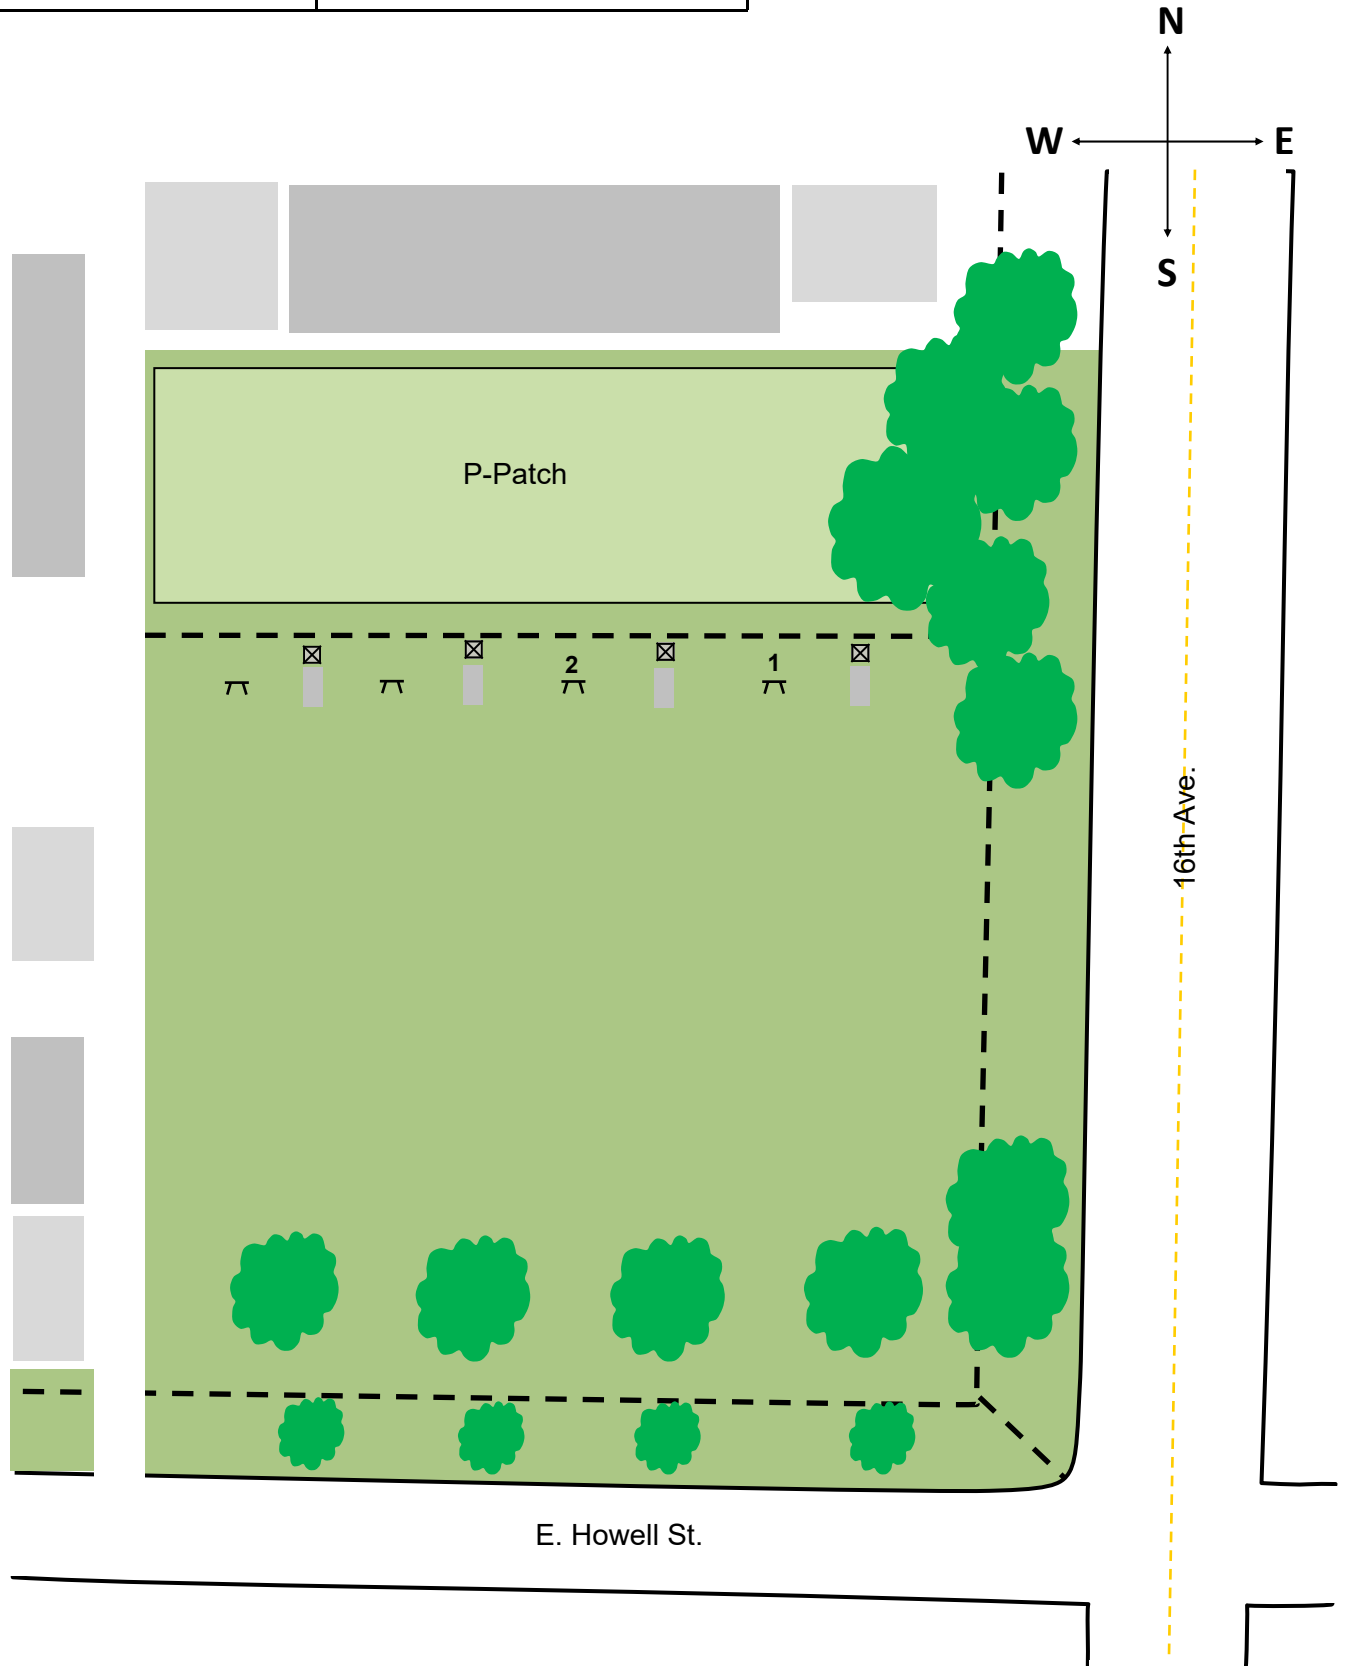

SEVEN HILLS PARK

1802 16th Ave
Seattle, WA 98122

- Picnic Table
- Pedestrian Path
- BBQ Grill

Seattle Parks & Recreation

healthy people healthy environment strong communities