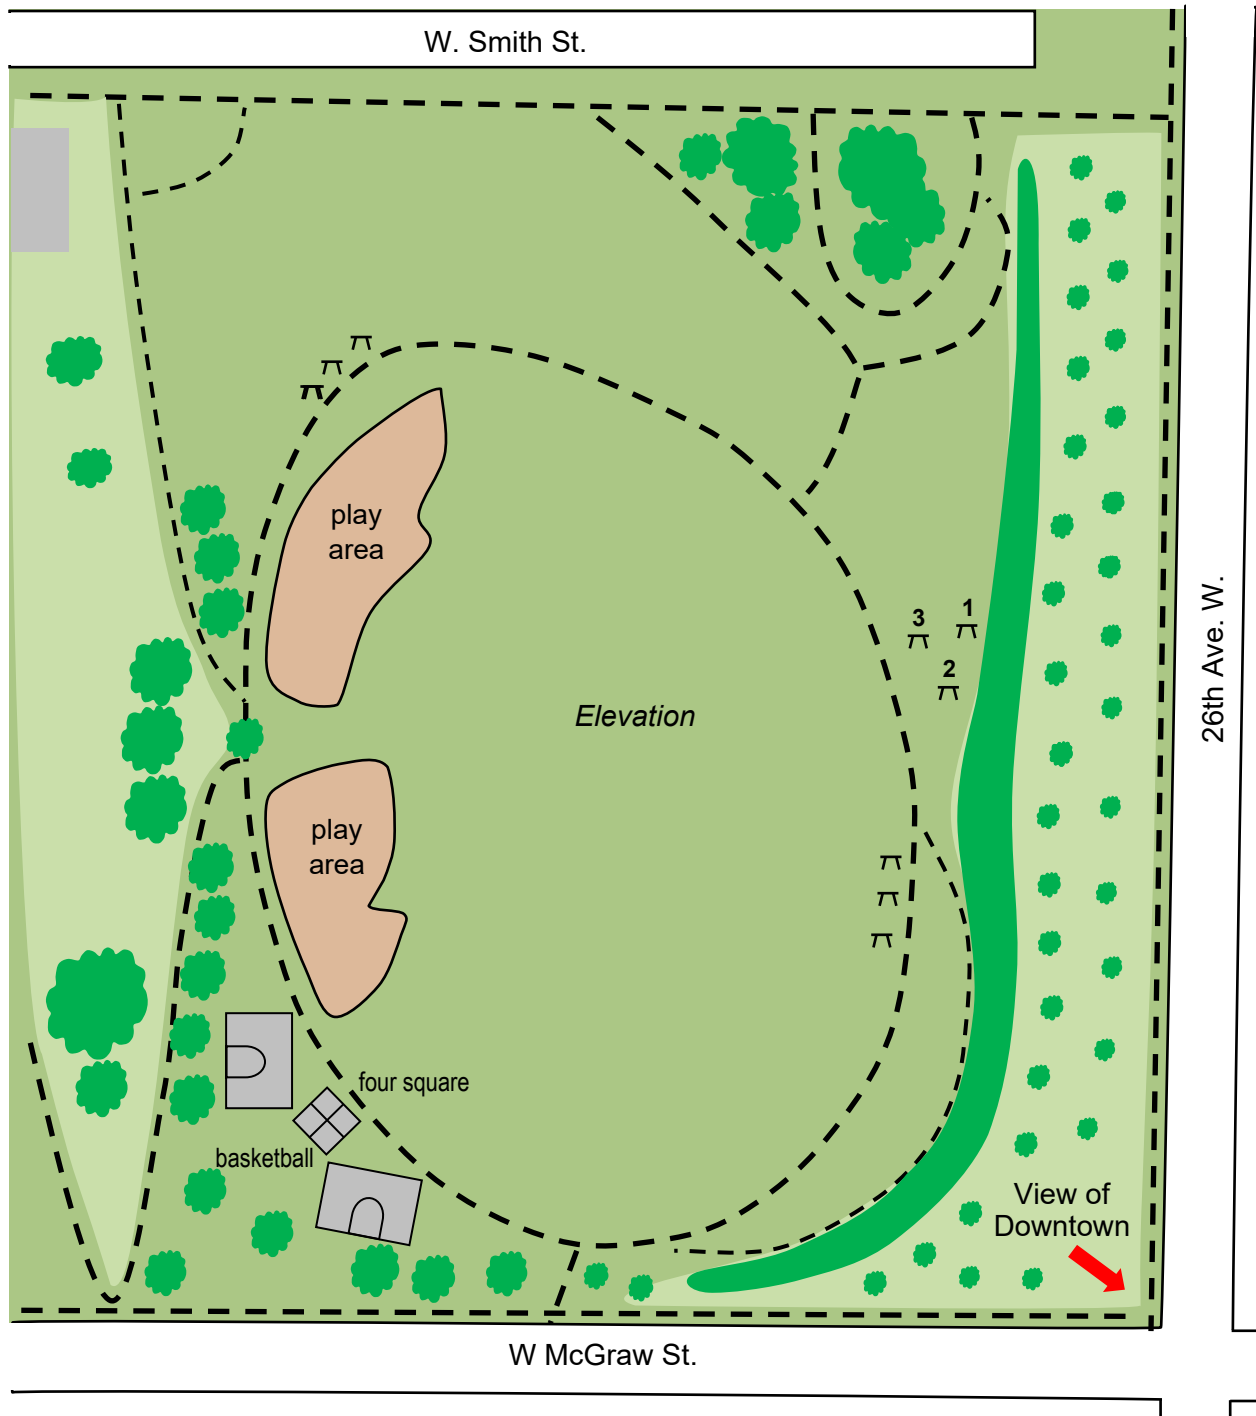

ELLA BAILEY PARK

2601 W. Smith St.
Seattle, WA 98199

 Picnic Table

 Pedestrian Pathway

Seattle Parks & Recreation

healthy people healthy environment strong communities

ELLA BAILEY PARK

2601 W. Smith St.
Seattle, WA 98199