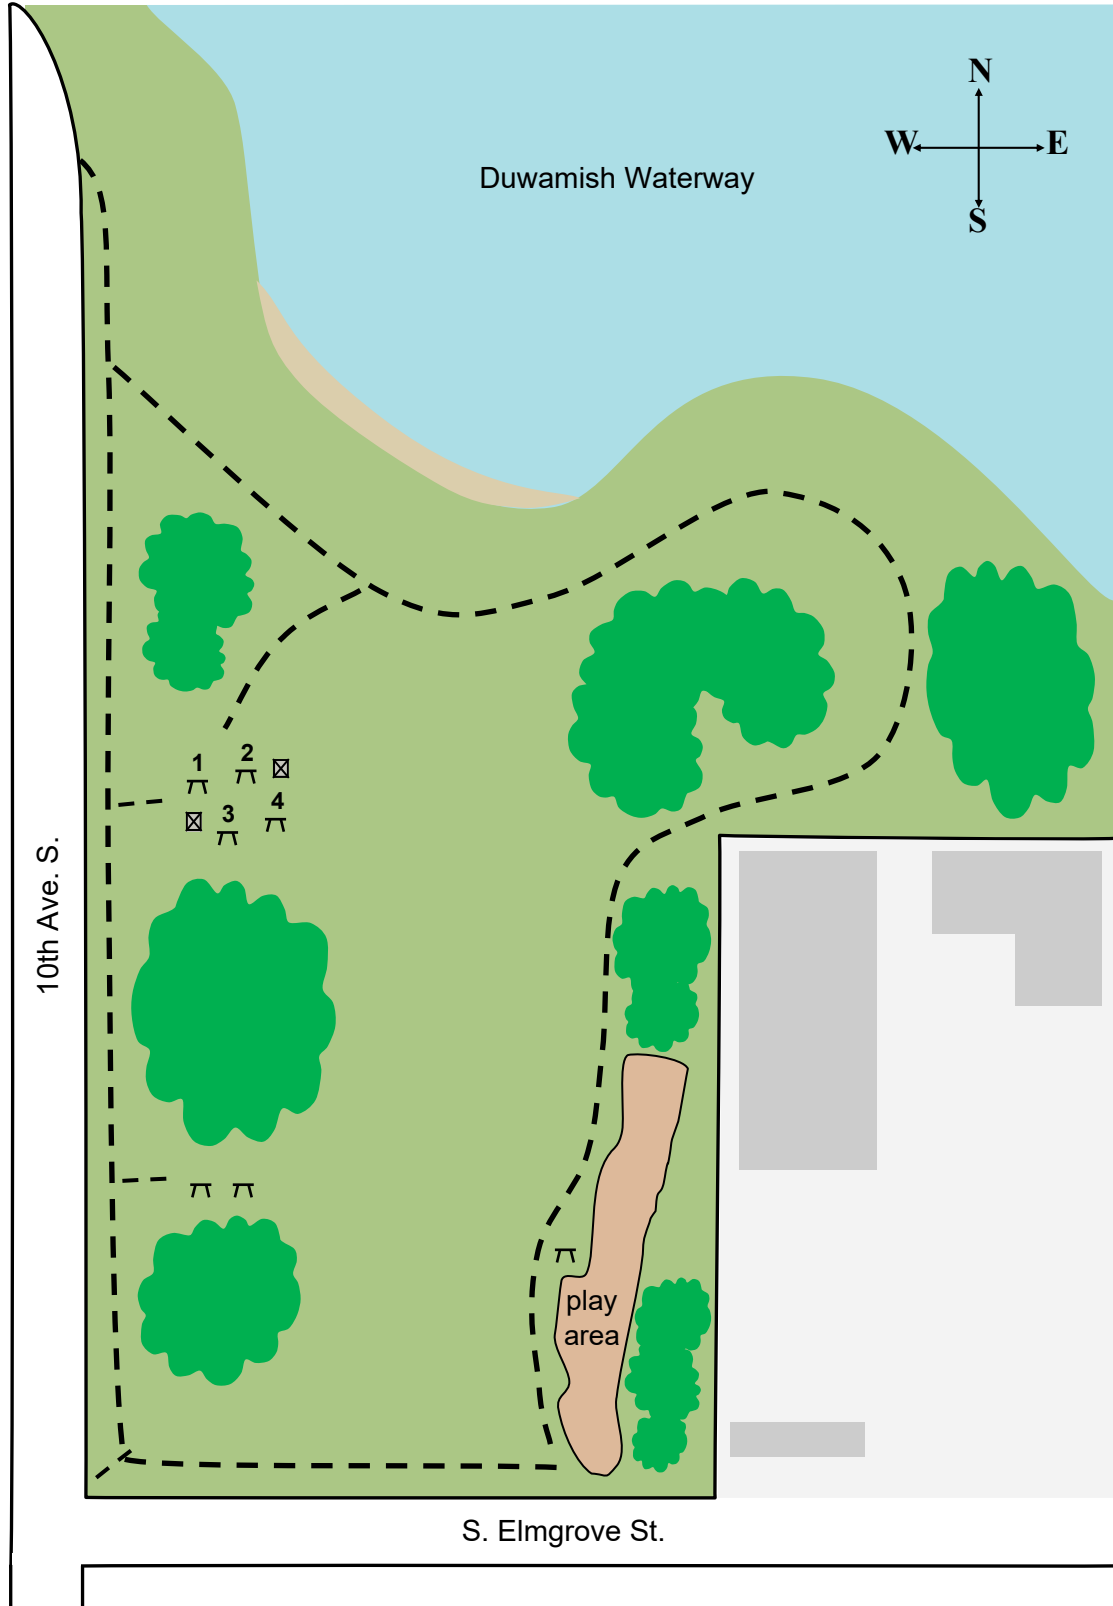

**DUWAMISH
WATERWAY PARK**
7900 10th Ave. S.
Seattle, WA 98108

-  Picnic Table
-  BBQ Grill
-  Pedestrian Pathway

**Seattle
Parks & Recreation**
healthy people healthy environment strong communities

DUWAMISH WATERWAY PARK

7900 10TH AVE S.,
Seattle, WA 98108