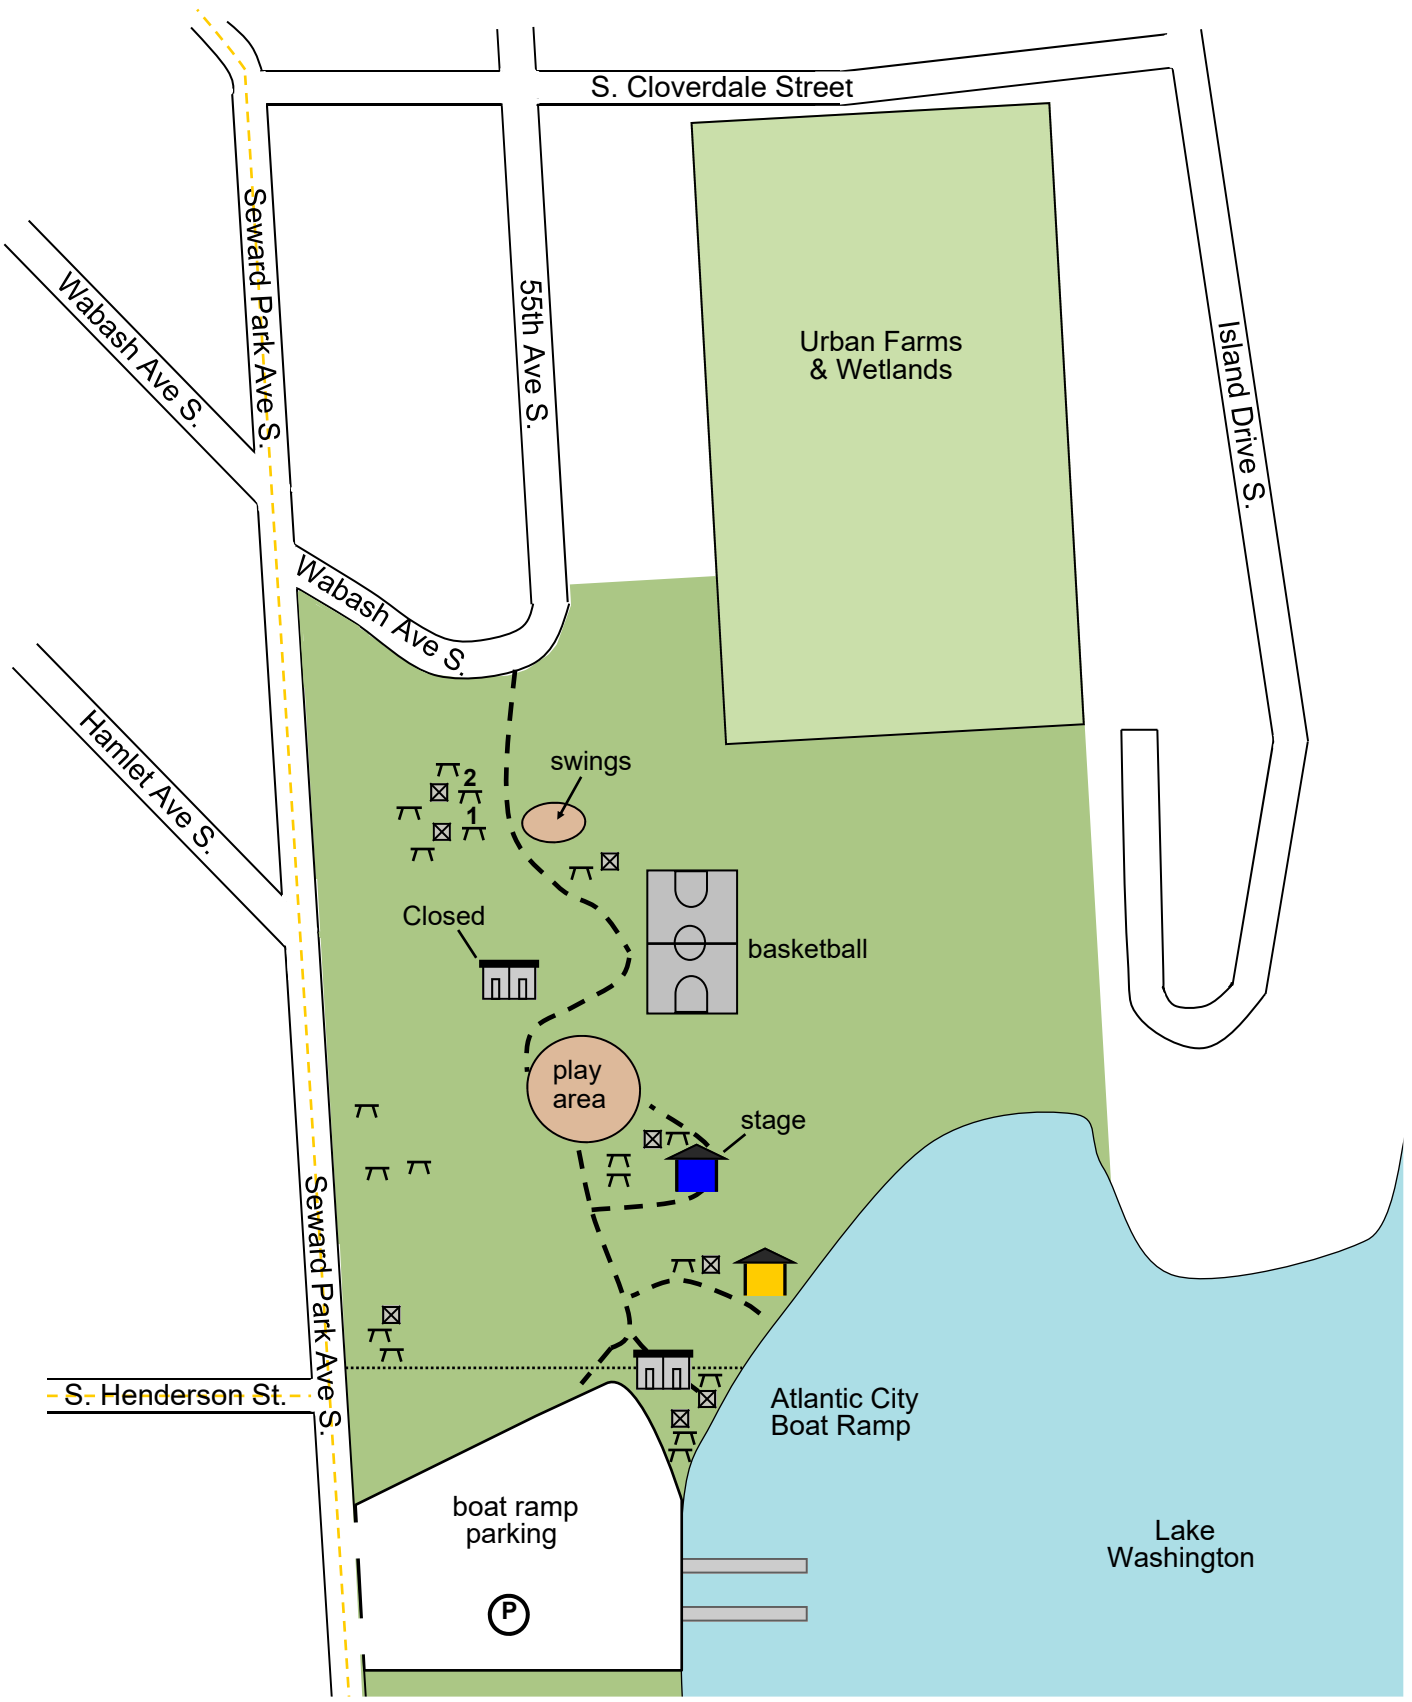

<b>BE'ER SHEVA PARK</b>	Picnic Table	Restroom
8650 55th Avenue S.	Picnic Shelter	Parking Lot
Seattle, WA 98118	BBQ Grill	Pedestrian Pathway

# BE'ER SHEVA PARK

8650 55th Avenue S.  
Seattle, WA 98118

## From I-5:

Take the Albro Swift Exit number 161, towards Swift Ave. Turn left on S Albro Pl. Turn right onto Swift Ave S. Swift turns into S Othello St. Continue west on Othello to Seward Park Ave S. Turn right on Seward Park Ave S. Continue south on Seward Park Ave to S Henderson St. Park will be on left-hand side of street.