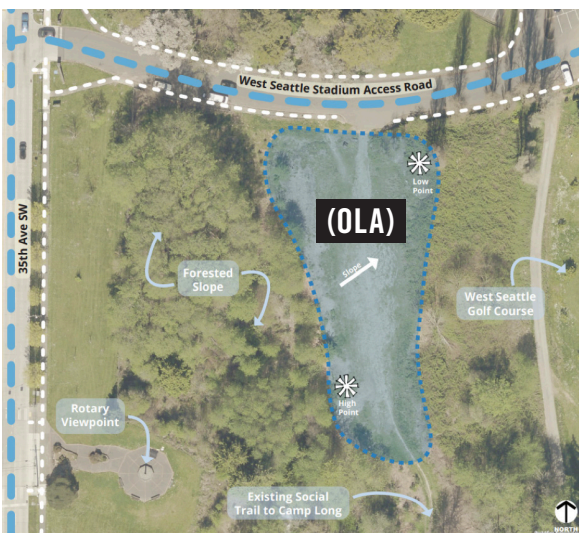

New Off-Leash Areas (OLA) at West Seattle Stadium and Othello Playground!

Please join us for an Open House to learn about the project, ask questions and provide input on concept design options for the two new off-leash areas.

Join us at one of these events!

Othello Playground Off-Leash Area Open House

THURSDAY, FEBRUARY 20TH, 4-7 PM

Othello UW Commons, 4200 S. Othello St. Suite 117

FOR MORE INFORMATION ABOUT THE PROJECT PLEASE VISIT

www.seattle.gov/parks/about-us/projects/othello-playground-off-leash-area-development

West Seattle Stadium Off-Leash Area Open House

SUNDAY, FEBRUARY 23RD, 10 AM-2 PM

Booth at West Seattle Farmers Market, California Ave. SW & SW Alaska St.

FOR MORE INFORMATION ABOUT THE PROJECT PLEASE VISIT

www.seattle.gov/parks/about-us/projects/west-seattle-stadium-off-leash-area-development

Both projects will feature a fenced area for off-leash dogs, seating, and planted stormwater bioretention area. Seattle Parks and Recreation project team and design consultant will be present to answer questions and collect your feedback.