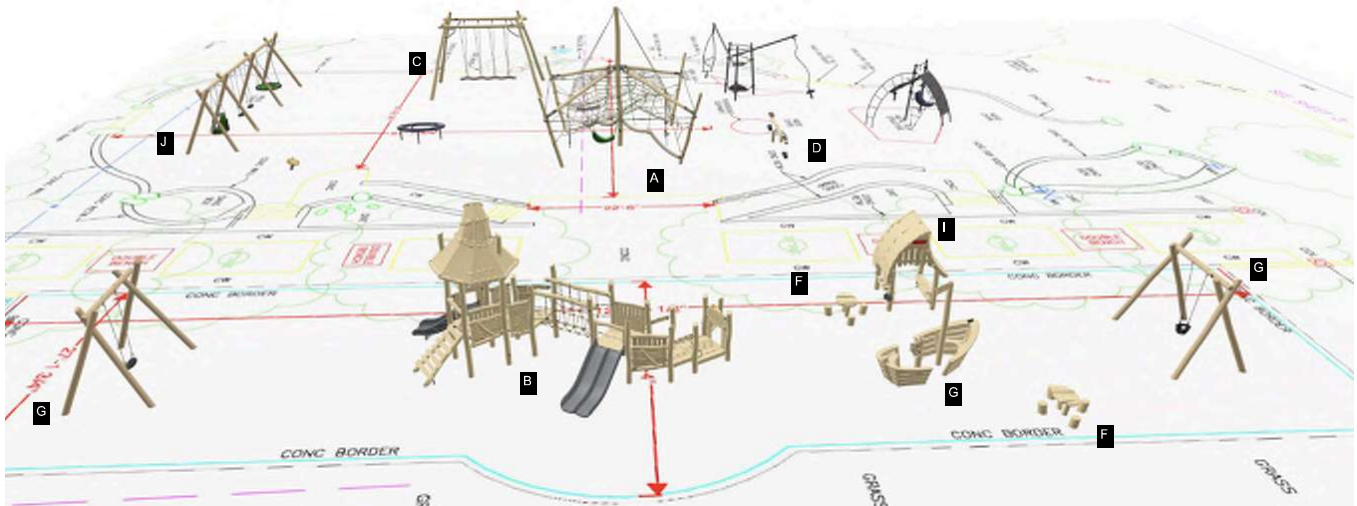

EXISTING SITE MAP

EXISTING STRUCTURES TO BE REMOVED

1 Spring Rockers

2 Built in Slide/Stonework

4 Tullys Plaza

3 Wooden Climber/Castle

EXISTING STRUCTURES TO REMAIN

A Pedestal Art

B Good Dog Carl Statue (Relocated)

C Hand Rails and Ramps (Revised)

D Stairs

E Fencing

CONCEPTUAL SITE PLAN

3D MOCK UP

3D MOCK UPS

A		KNS8500585D Sensory Jungle Dome	INGROUND		\$187,000
B		NRC200201-1001 SPELLBOUND SHACK WOOD IN-GROUND	INGROUND		82,750.00
C		NRO915-1001 Cocowave Rope Pendulum Swing - Untreated In-ground 100cm	INGROUND		17,550.00
D		NRO106-1003 Seesaw, 4 people - Untreated In-ground 100cm	INGROUND		4,080.00
E		NRO110-0911 Spinner Plate - Brown Pigmented In-ground 90cm	INGROUND		1,420.00
F		NRO212-0501FSC Kids Table with 4 Sitting Poles - Untreated In-ground 50cm	INGROUND		2,550.00
		NRO212-0501FSC Kids Table with 4 Sitting Poles - Untreated In-ground 50cm	INGROUND		2,550.00
G		NRO921-CUSTOM (20292394) Swing Frame, 1 seat - Variant	INGROUND	EN1176	3,310.00
		GXY901010-3717 Pavo - Night Sky Blue In- ground 90cm	INGROUND		10,410.00
		GXY963010-3717 Nereide - Night Sky Blue In- ground 90cm	INGROUND		20,280.00
H		NRO520-1001 Forest Lake Boat without Floor - Untreated In-ground 100cm	INGROUND		13,010.00
I		NRO407-0601 Forest Shop - Untreated In- ground 60cm	INGROUND		11,910.00
J		NRO925-CUSTOM Create Variant Swing Frame, 5 seats - Variant	INGROUND	EN1176	14,440.00
		NRO925-CUSTOM Create Variant NRO921-CUSTOM-FSC (20250115) Swing Frame, 1 seat - Variant	INGROUND	EN1176	14,440.00 3,340.00
		GXY960010-3417 Supernova - Night Sky Blue In-ground 60cm	INGROUND		9,890.00