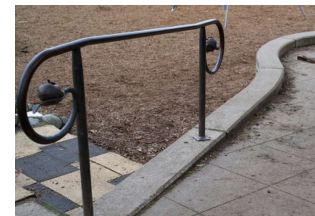

EXISTING SITE MAP

EXISTING STRUCTURES TO BE REMOVED

1 Spring Rockers

2 Built in Slide/Stonework

4 Tullys Plaza

3 Wooden Climber/Castle

EXISTING STRUCTURES TO REMAIN

A Pedestal Art

B Good Dog Carl Statue (Relocated)

C Hand Rails and Ramps (Revised)

D Stairs

E Fencing

CONCEPTUAL SITE PLAN

3D MOCK UP

3D MOCK UPS

A		KNS8500585D Sensory Jungle Dome	INGROUND		\$187,000
B		NRC200201-1001 SPELLBOUND SHACK WOOD IN-GROUND	INGROUND		82,750.00
C		NRO915-1001 Cocowave Rope Pendulum Swing - Untreated In-ground 100cm	INGROUND		17,550.00
D		NRO106-1003 Seesaw, 4 people - Untreated In-ground 100cm	INGROUND		4,080.00
E		NRO110-0911 Spinner Plate - Brown Pigmented In-ground 90cm	INGROUND		1,420.00
F		NRO212-0501FSC Kids Table with 4 Sitting Poles - Untreated In-ground 50cm	INGROUND		2,550.00
		NRO212-0501FSC Kids Table with 4 Sitting Poles - Untreated In-ground 50cm	INGROUND		2,550.00
G		NRO921-CUSTOM (20292394) Swing Frame, 1 seat - Variant	INGROUND	EN1176	3,310.00
		GXY901010-3717 Pavo - Night Sky Blue In- ground 90cm	INGROUND		10,410.00
		GXY963010-3717 Nereide - Night Sky Blue In- ground 90cm	INGROUND		20,280.00
H		NRO520-1001 Forest Lake Boat without Floor - Untreated In-ground 100cm	INGROUND		13,010.00
I		NRO407-0601 Forest Shop - Untreated In- ground 60cm	INGROUND		11,910.00
J		NRO925-CUSTOM Create Variant Swing Frame, 5 seats - Variant	INGROUND	EN1176	14,440.00
		NRO925-CUSTOM Create Variant NRO921-CUSTOM-FSC (20250115) Swing Frame, 1 seat - Variant	INGROUND	EN1176	14,440.00 3,340.00
		GXY960010-3417 Supernova - Night Sky Blue In-ground 60cm	INGROUND		9,890.00