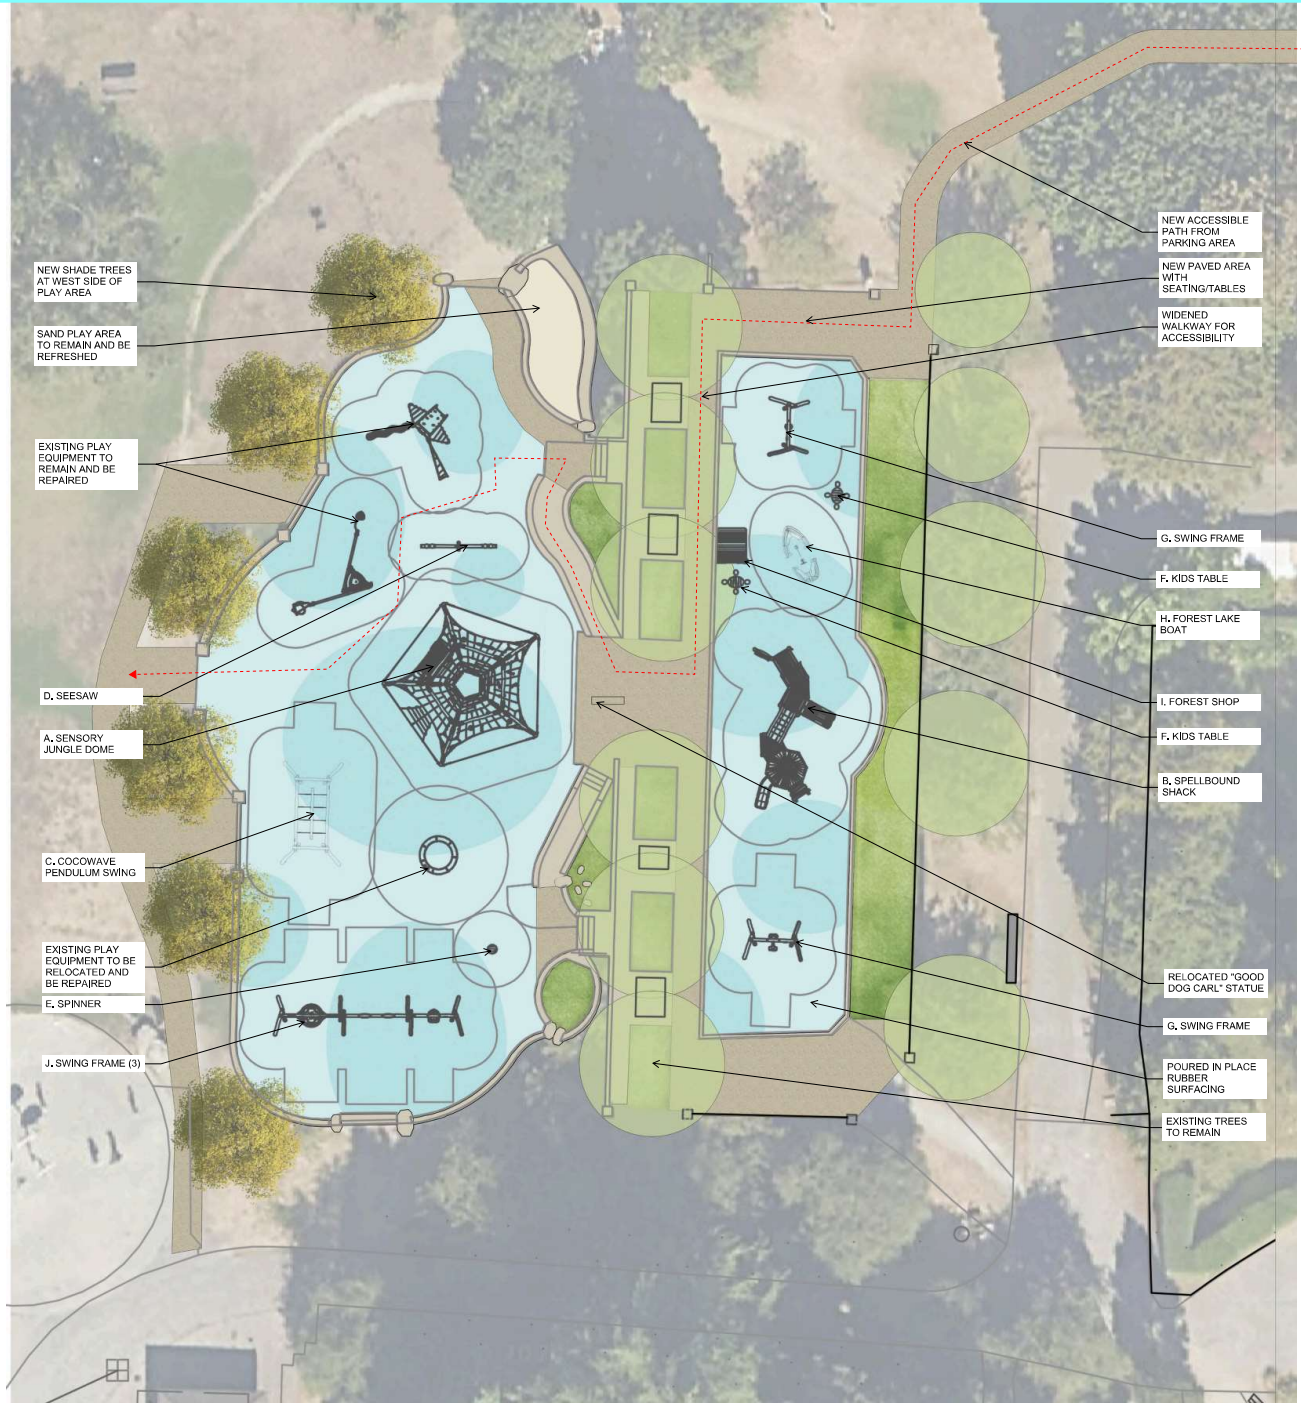

EXISTING SITE MAP

EXISTING STRUCTURES TO BE REMOVED

1 Spring Rockers

2 Built in Slide/Stonework

4 Tullys Plaza

3 Wooden Climber/Castle

EXISTING STRUCTURES TO REMAIN

A Pedestal Art

B Good Dog Carl Statue (Relocated)

C Hand Rails and Ramps (Revised)

D Stairs

E Fencing

CONCEPTUAL SITE PLAN

3D MOCK UP

3D MOCK UPS

A		KNS8500585D Sensory Jungle Dome	INGROUND		\$187,000
B		NRC200201-1001 SPELLBOUND SHACK WOOD IN-GROUND	INGROUND		82,750.00
C		NRO915-1001 Cocowave Rope Pendulum Swing - Untreated In-ground 100cm	INGROUND		17,550.00
D		NRO106-1003 Seesaw, 4 people - Untreated In-ground 100cm	INGROUND		4,080.00
E		NRO110-0911 Spinner Plate - Brown Pigmented In-ground 90cm	INGROUND		1,420.00
F		NRO212-0501FSC Kids Table with 4 Sitting Poles - Untreated In-ground 50cm	INGROUND		2,550.00
		NRO212-0501FSC Kids Table with 4 Sitting Poles - Untreated In-ground 50cm	INGROUND		2,550.00
G		NRO921-CUSTOM (20292394) Swing Frame, 1 seat - Variant	INGROUND	EN1176	3,310.00
		GXY901010-3717 Pavo - Night Sky Blue In- ground 90cm	INGROUND		10,410.00
		GXY963010-3717 Nereide - Night Sky Blue In- ground 90cm	INGROUND		20,280.00
H		NRO520-1001 Forest Lake Boat without Floor - Untreated In-ground 100cm	INGROUND		13,010.00
I		NRO407-0601 Forest Shop - Untreated In- ground 60cm	INGROUND		11,910.00
J		NRO925-CUSTOM Create Variant Swing Frame, 5 seats - Variant	INGROUND	EN1176	14,440.00
		NRO925-CUSTOM Create Variant NRO921-CUSTOM-FSC (20250115) Swing Frame, 1 seat - Variant	INGROUND	EN1176	14,440.00 3,340.00
		GXY960010-3417 Supernova - Night Sky Blue In-ground 60cm	INGROUND		9,890.00