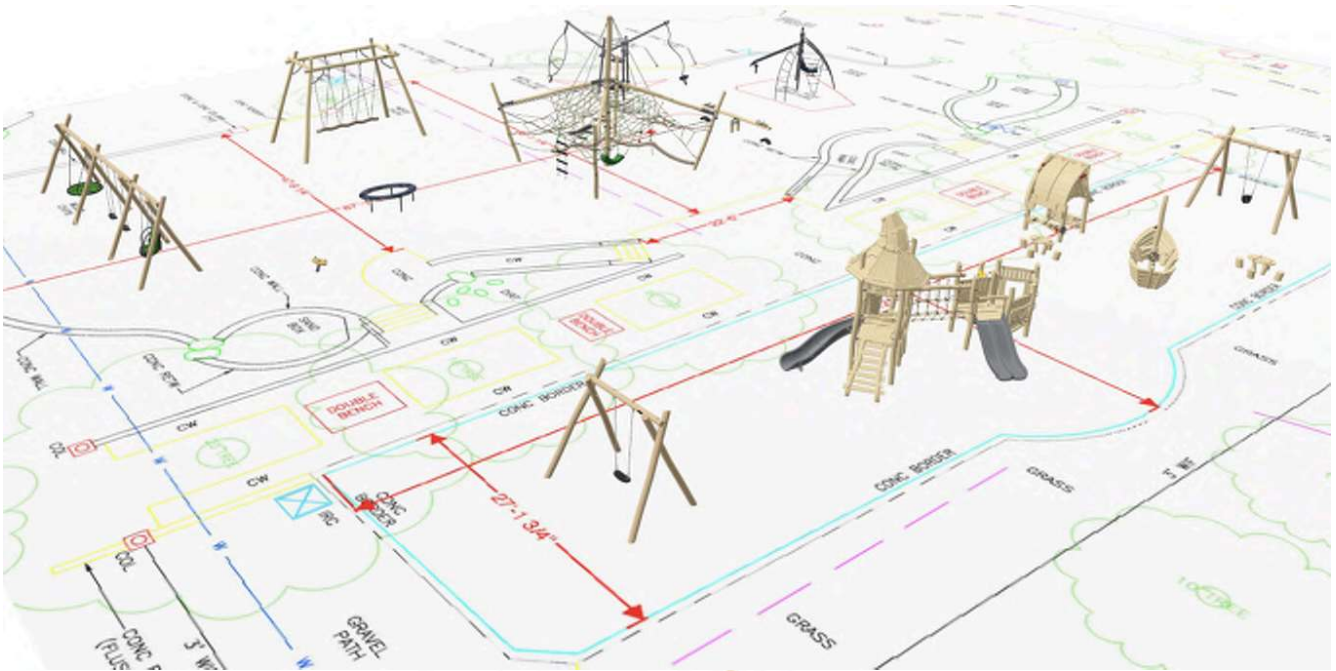

EXISTING SITE MAP

EXISTING STRUCTURES TO BE REMOVED

1 Spring Rockers

2 Built in Slide/Stonework

4 Tullys Plaza

3 Wooden Climber/Castle

EXISTING STRUCTURES TO REMAIN

A Pedestal Art

B Good Dog Carl Statue (Relocated)

C Hand Rails and Ramps (Revised)

D Stairs

E Fencing

CONCEPTUAL SITE PLAN

3D MOCK UP

3D MOCK UPS

A		KNS8500585D Sensory Jungle Dome	INGROUND		\$187,000
B		NRC200201-1001 SPELLBOUND SHACK WOOD IN-GROUND	INGROUND		82,750.00
C		NRO915-1001 Cocowave Rope Pendulum Swing - Untreated In-ground 100cm	INGROUND		17,550.00
D		NRO106-1003 Seesaw, 4 people - Untreated In-ground 100cm	INGROUND		4,080.00
E		NRO110-0911 Spinner Plate - Brown Pigmented In-ground 90cm	INGROUND		1,420.00
F		NRO212-0501FSC Kids Table with 4 Sitting Poles - Untreated In-ground 50cm	INGROUND		2,550.00
		NRO212-0501FSC Kids Table with 4 Sitting Poles - Untreated In-ground 50cm	INGROUND		2,550.00
G		NRO921-CUSTOM (20292394) Swing Frame, 1 seat - Variant	INGROUND	EN1176	3,310.00
		GXY901010-3717 Pavo - Night Sky Blue In- ground 90cm	INGROUND		10,410.00
		GXY963010-3717 Nereide - Night Sky Blue In- ground 90cm	INGROUND		20,280.00
H		NRO520-1001 Forest Lake Boat without Floor - Untreated In-ground 100cm	INGROUND		13,010.00
I		NRO407-0601 Forest Shop - Untreated In- ground 60cm	INGROUND		11,910.00
J		NRO925-CUSTOM Create Variant Swing Frame, 5 seats - Variant	INGROUND	EN1176	14,440.00
		NRO925-CUSTOM Create Variant NRO921-CUSTOM-FSC (20250115) Swing Frame, 1 seat - Variant	INGROUND	EN1176	14,440.00 3,340.00
		GXY960010-3417 Supernova - Night Sky Blue In-ground 60cm	INGROUND		9,890.00