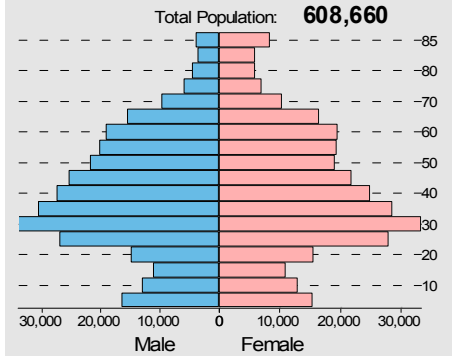

2010 Census Profile: City of Seattle

Population per Acre
by Census Block Group

Race* Composition

Hispanic or Latino (of any race)
makes up **6.6%** of the area population.

Population by Sex and Age

Housing Tenure

Total Population

Prepared by: Planning and Development
Source: U. S Census Bureau
Census 2010