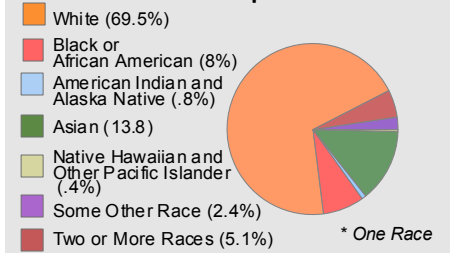

2010 Census Profile: City of Seattle

Population per Acre
by Census Block Group

Race* Composition

Hispanic or Latino (of any race)
makes up **6.6%** of the area population.

Population by Sex and Age

Housing Tenure