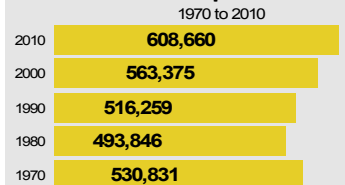

Total Population

Prepared by: Planning and Development
Source: U. S Census Bureau
Census 2010