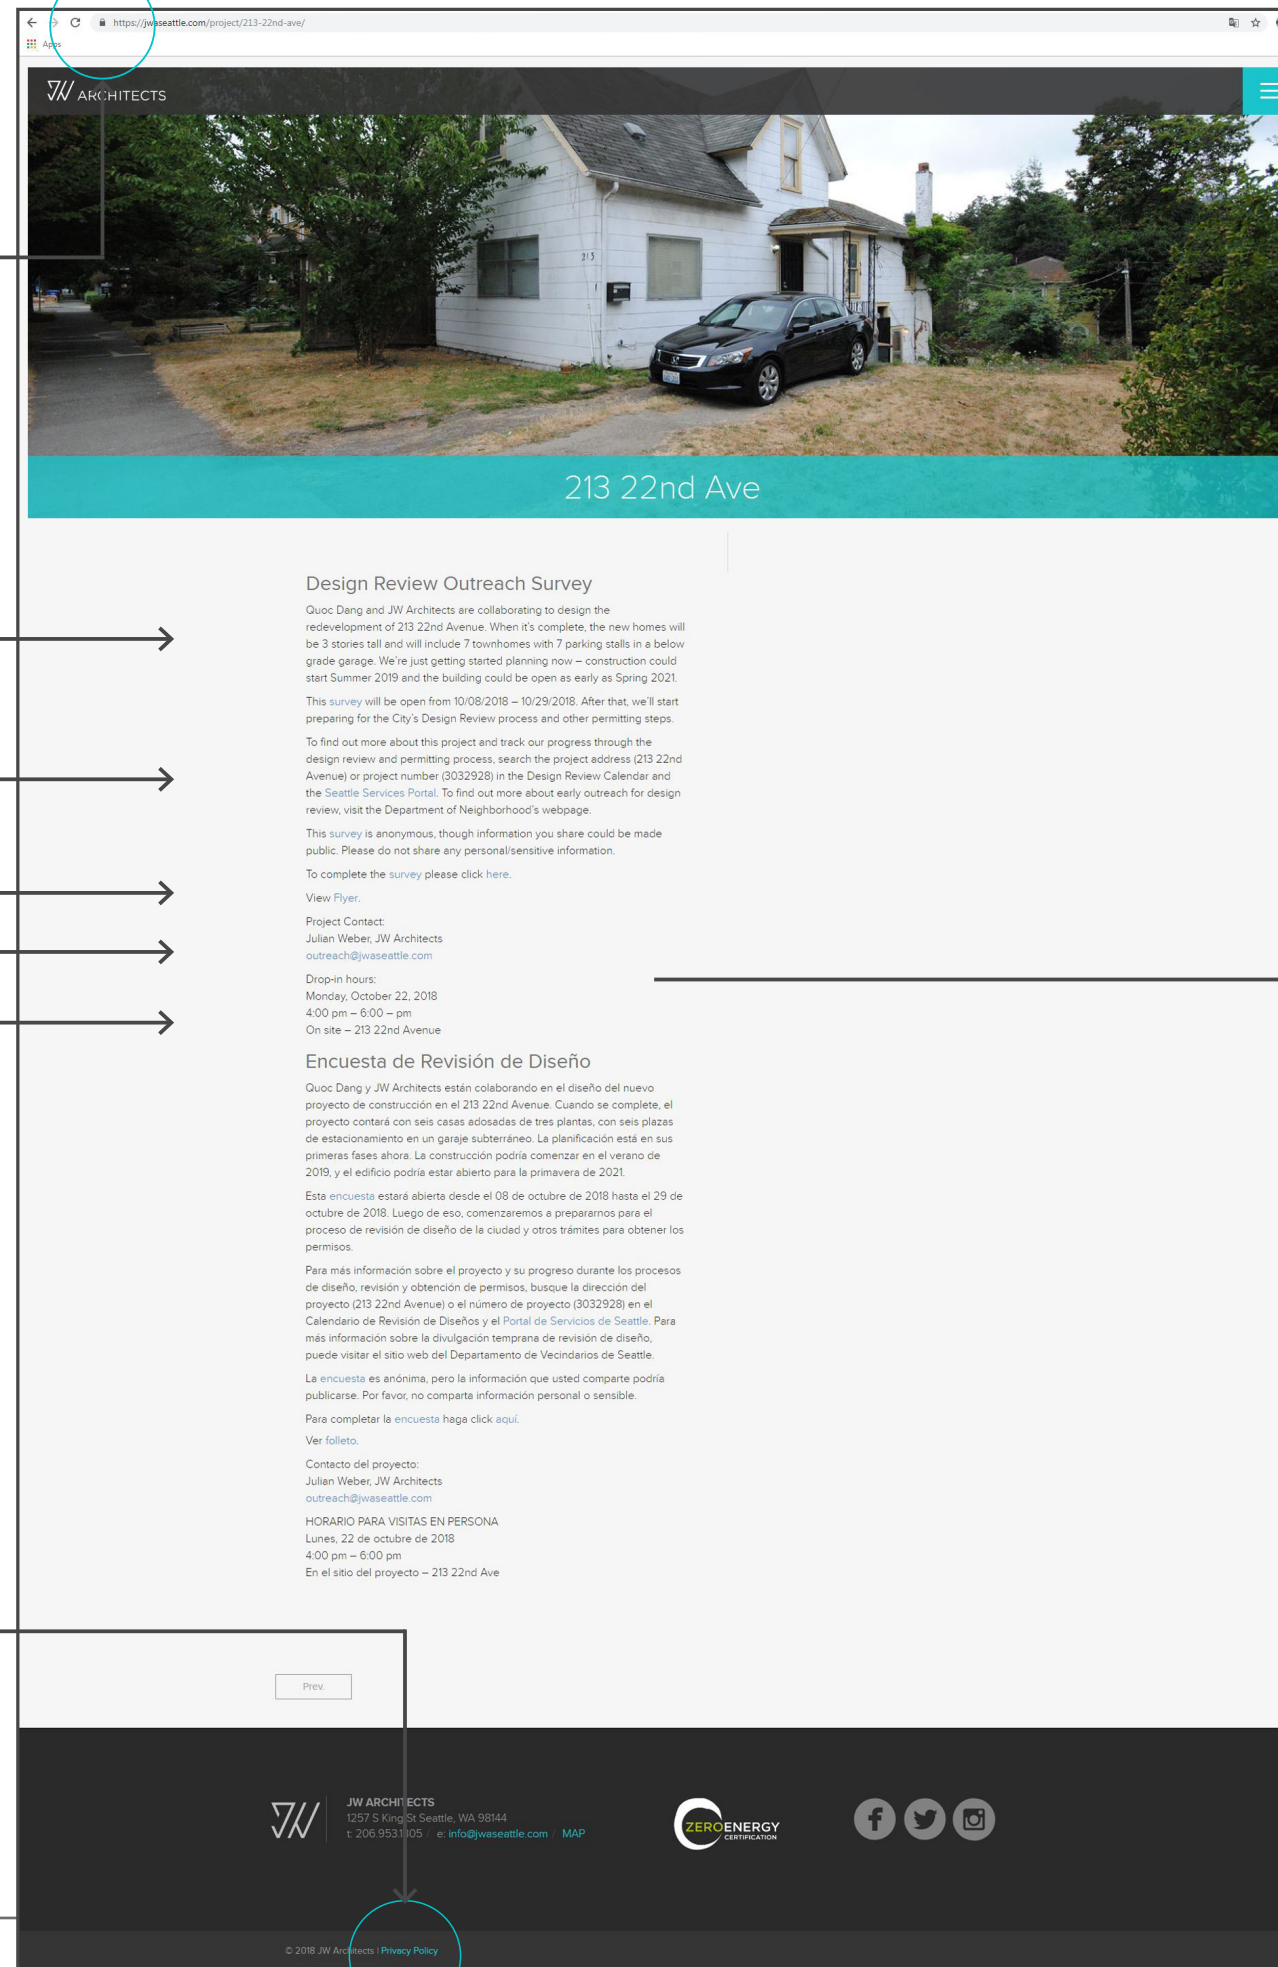

Website is fully secure, as noted by the locked icon to the left of the website address.

Project address and additional information.

Links to Seattle Services Portal as well as the Department of Neighborhood's website.

Download printed outreach flyer.

Contact information.

Details about In-Person Event

Link to privacy policy is located at the bottom of each web page.

HIGH-IMPACT METHOD:

An online survey with write-in function, as well as a project website, were added to the Design Review tab on JW Architects website. Additionally, the website has been made secure and a privacy policy link appears at the bottom of each web page.

Though the survey will no longer be available after 3 weeks, you can find the Design Review page on JW Architects website here:

https://jwaseattle.com/project_category/design-review/

ELECTRONIC/DIGITAL OUTREACH