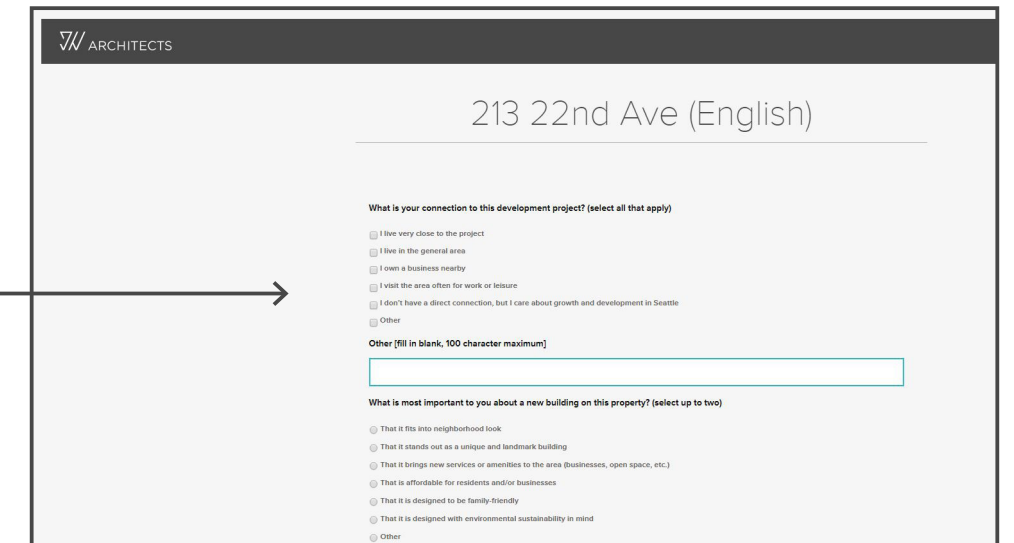

Download printed outreach flyer.

Contact information.

Details about In-Person Event

Link to privacy policy is located at the bottom of each web page.

HIGH-IMPACT METHOD:

An online survey with write-in function, as well as a project website, were added to the Design Review tab on JW Architects website. Additionally, the website has been made secure and a privacy policy link appears at the bottom of each web page.

Though the survey will no longer be available after 3 weeks, you can find the Design Review page on JW Architects website here:

https://jwaseattle.com/project_category/design-review/

ELECTRONIC/DIGITAL OUTREACH