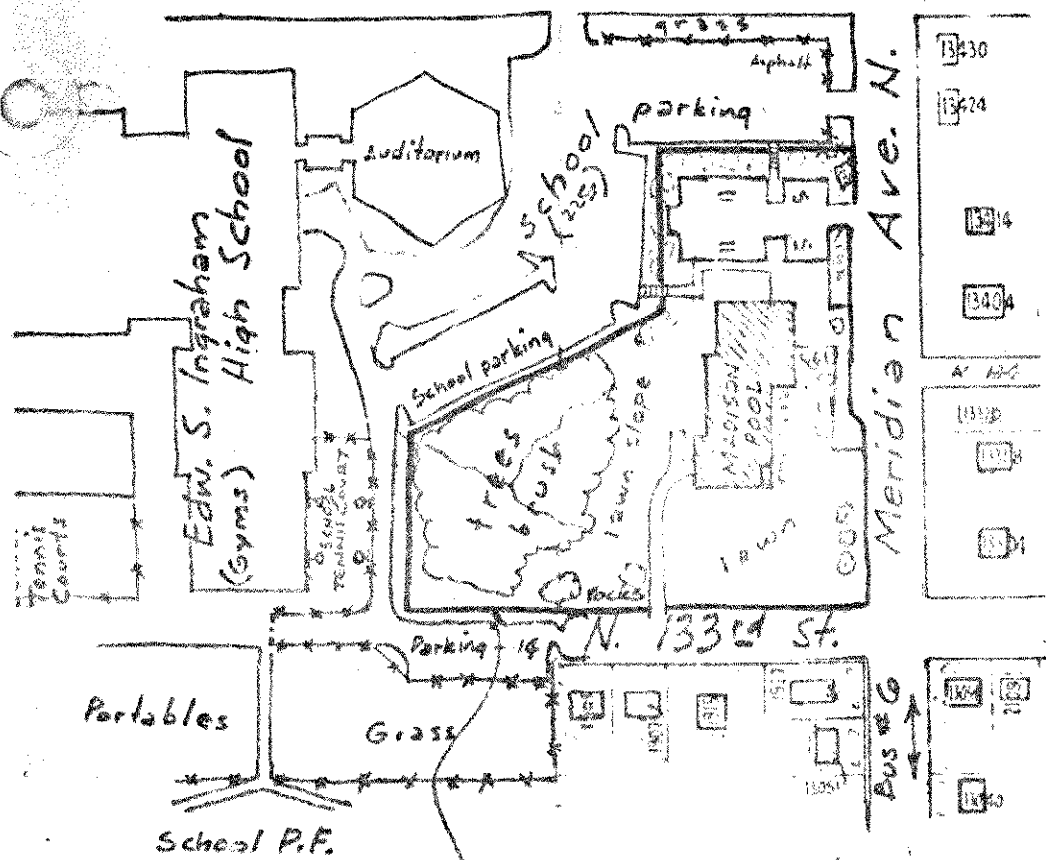

POOL named by Park Board in 1971 to honor Seattle's great swimmer, HELENE MADISON (1913-1970); won 3 Olympic Gold Medals in 1932, held all 16 Women's World Championship Swimming Records at one time, won over 100 American Swimming Records! All this accomplished between age 15 and 19! She began swimming at age 2 at Green Lake beach in Park Dept. classes. Later learned competitive skills at Crystal Pool (Seattle) under the teaching of Roy Daughters & others, then at the Pool in the basement of Moore Hotel. She switched membership from Crystal Pool to Washington Athletic Club under continued instruction of Daughters as well as being an instructor. (The WAC Pool is named to her honor. Miss Madison was elected to the Wash. State Athletic Hall of Fame in 1960 & the National Swimming Hall of Fame in 1966. She swam professionally at the 1933 Chicago World's Fair starred in a Mack Sennett comedy: "The Human Fish", did some amateur painting & went into an intermittent career as a nurse. Became Mrs. Luther C. Melver, Jr., in 1937 and Helene Madison Melver, Jr., was born in 1938. Indebtedness was followed with divorce in 1958; another marriage to William Kappahn also ended in divorce in 1961. Then came diabetes & cancer of the throat & pauperism. The P.-I., Licensed Practical Nurses Assoc. & her many admirers came to her financial rescue but medical science failed her. Pool dedicated on 40th Anniversary of Olympic Gold Medal Awards (Los Angeles)

N. 135th St.

Trees bought & planted by community - 1968
 MADISON SWIMMING POOL: opened for Christmas 1971
 13401 Meridian Ave. N. EM 2-5344
 174' x 36' Pool = 3'-12 1/2' ft. deep / 6 lanes
 (Pool replaced the HALLER LAKE playground facility: ballfield, football & play equip. Comf. Co. moved to Westcrest Pk. in 1976.)

7.2 Acres
 (3.56 Ac. by Joint-use Agreement - 1958: ~~dash~~ line)

Transf. from Water Dept. \$21000 = 1956
 (1943; proposed Haller Lake Reservoir / School Dist. exchanged (North acres) site for this one in 1957)